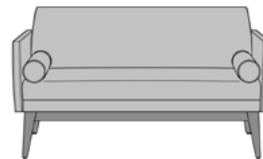

BILL2111
56W 30.5D 32H
26AH