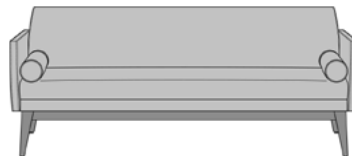

Optional with Bolster Pillows
Available with removable bolster pillows. If this option is selected, the overall width will increase.

Number of Seats
Choose from 4 seat styles – lounge chair, lounge chair with bolster pillows, love seat, and sofa.

Statement of Line

BILL1011
28W 30.5D 32H
26AH

BILL1111
38W 30.5D 32H
26AH

BILL2111
56W 30.5D 32H
26AH

BILL3111
75W 30.5D 32H
26AH

kwalu | Furnishing the Future™

6160 Peachtree Dunwoody Rd. Building C, Atlanta, GA 30328
1-877-MY-KWALU kwalu.com