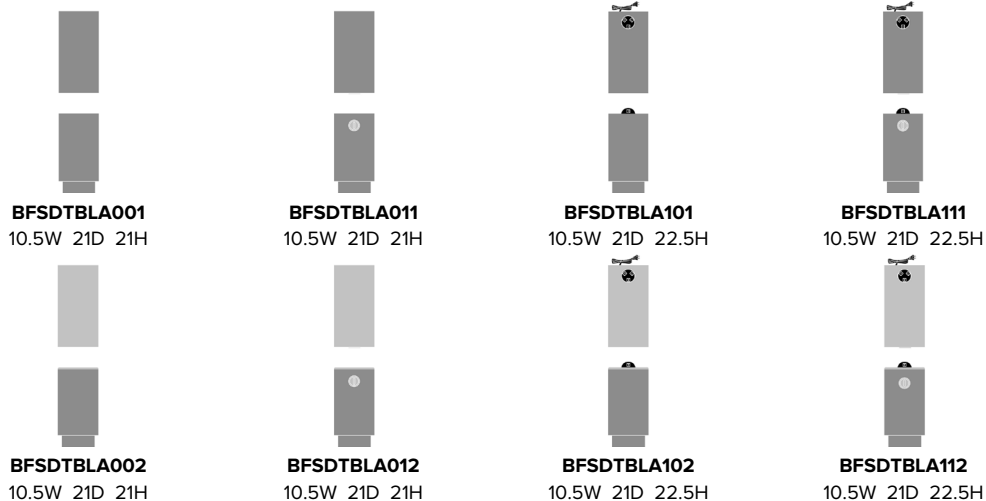

Statement of Line

Redefining Clean Design®

6160 Peachtree Dunwoody Rd. Building C, Atlanta, GA 30328

1-877-MY-KWALU kwalu.com

All products are SCS Indoor Advantage Gold & LEVEL® certified

TBLBFS0419