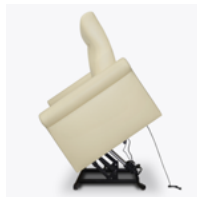

avella

Lift

kwalu®

Designed to Last®

avella

Lift

The Avella Lift chair makes getting up from a seated position very easy. A slow and safe "lift" assists residents from sitting to standing at the touch of a button. Recline and lift are activated by pressing a 2 button control. Generous cushions, scrolled arms and an ergonomically designed back are standard. This chair is outfitted with a power cord.

Model: AVE1

Features

Lift Mechanism

Advanced mechanism provides smooth and effortless lift functionality.

Extended Length

Fully reclines to a depth of 58 inches.

2 Button Control

Power recline with full-lift capability is activated by a 2 button control.