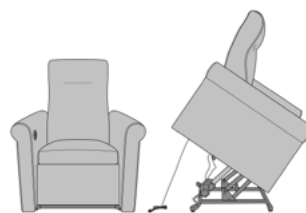

Statement of Line

AVE1

34.5W 35D 45H 26AH
58 Ext. Depth

kwalu | Designed to Last®

6160 Peachtree Dunwoody Rd. Building C, Atlanta, GA 30328
1-877-MY-KWALU kwalu.com

All products are
SCS Indoor Advantage Gold & LEVEL® certified
SEATAVEF1119