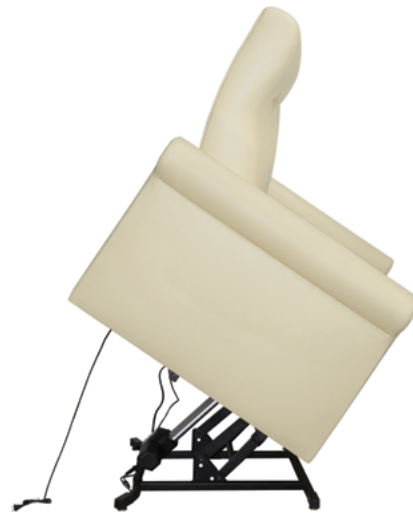

avella

Lift

kwalu®

Designed to Last®

avella

Lift

The Avella Lift chair makes getting up from a seated position very easy. A slow and safe "lift" assists residents from sitting to standing at the touch of a button. Recline and lift are activated by pressing a 2 button control. Generous cushions, scrolled arms and an ergonomically designed back are standard. This chair is outfitted with a power cord.

Model: AVE1

Features

Lift Mechanism

Advanced mechanism provides smooth and effortless lift functionality.

Extended Length

Fully reclines to a depth of 58 inches.

2 Button Control

Power recline with full-lift capability is activated by a 2 button control.

Statement of Line

AVE1

34.5W 35D 45H 26AH
58 Ext. Depth

kwalu | Designed to Last®

6160 Peachtree Dunwoody Rd. Building C, Atlanta, GA 30328
1-877-MY-KWALU kwalu.com

All products are
SCS Indoor Advantage Gold & LEVEL® certified
SEATAVEF1119