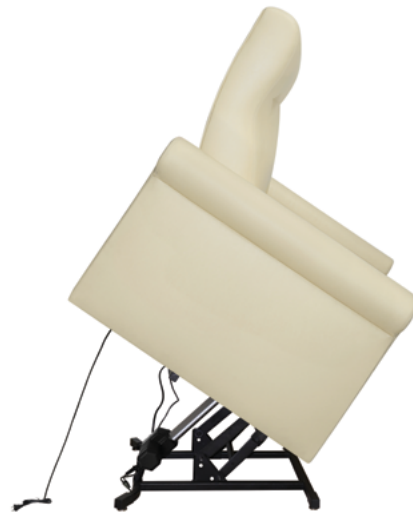

avella

Lift

kwalu®

Designed to Last®

avella

Lift

The Avella Lift chair makes getting up from a seated position very easy. A slow and safe "lift" assists residents from sitting to standing at the touch of a button. Recline and lift are activated by pressing a 2 button control. Generous cushions, scrolled arms and an ergonomically designed back are standard. This chair is outfitted with a power cord.

Model: AVE1
34.5W 35D 45H 23SW 20SD 19SH 26AH
58 Ext. Depth

Features

Lift Mechanism
Advanced mechanism provides smooth and effortless lift functionality.

Extended Length
Fully reclines to a depth of 58 inches.

2 Button Control
Power recline with full-lift capability is activated by a 2 button control.

Statement of Line

AVE1
34.5W 35D 45H 26AH
58 Ext. Depth

kwalu | Designed to Last®

6160 Peachtree Dunwoody Rd. Building C, Atlanta, GA 30328
1-877-MY-KWALU kwalu.com