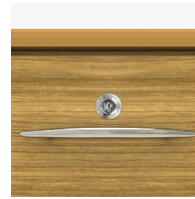

atlanta

Bedside Cabinet
4 Drawers

kwalu®

Designed to Last®

atlanta

Bedside Cabinet

4 Drawers

The Atlanta Collection features softly rounded edges and waterfall detailing. Transitional styling make this ideally suited for a wide range of environments. Choose from dozens of hardware styles, including ADA-compliant and soft pulls. Atlanta is customizable and available in various sizes to suit your space.

Model: ATBS40

Features

Durable Finish

Kwalu's solid surface (1/8" thick) proprietary finish doesn't have any of the drawbacks of wood. The frames are moisture impervious, graffiti-resistant, easy to clean and maintenance-free.

Waterfall Edging on Top

Waterfall edging creates continuous smooth surface for easy cleaning.

Drawers

Are constructed with both dowel and mechanical fasteners for additional strength. 100lb static and dynamic load Euro Drawer Slides allow for easy opening and closing.

Hardware

Choose from dozens of hardware styles, including ADA compliant options.

Optional Top Drawer Lock

A top drawer lock is available and is optional.

Other Bedside Styles

Atlanta bedside styles include a 1 drawer, 1 door version and 1, 3 and 4 drawer versions.