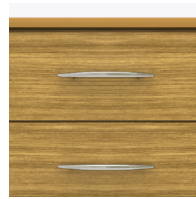

Hardware

Choose from dozens of hardware styles, including ADA compliant options.