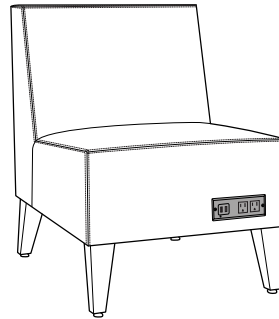

Delfini Collection

DELFX

Unit Style

WS
Wallsaver

Number of Seats

1
Single

2
Love Seat

3
Sofa

Power Module (Optional)

(Select color in "Power
Module Color" section)

PG1
With Power Module on
Seat

Power Module Color

OPT#740A
White Power Module

OPT#740B
Black Power Module