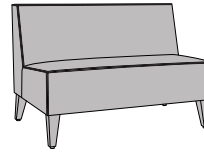

Delfini Collection

DELFX

Unit Style

WS
Wallsaver

Number of Seats

1
Single

2
Love Seat

3
Sofa

Power Module (Optional)

(Select color in "Power
Module Color" section)

PG1
With Power Module on
Seat

Power Module Color

OPT#740A
White Power Module

OPT#740B
Black Power Module