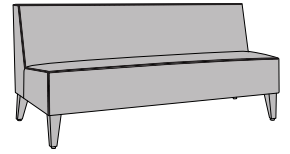

Delfini Collection

DELFX

Unit Style

WS
Wallsaver

Number of Seats

1
Single

2
Love Seat

3
Sofa

Power Module (Optional)

(Select color in "Power
Module Color" section)

PG1
With Power Module on
Seat

Power Module Color

OPT#740A
White Power Module

OPT#740B
Black Power Module