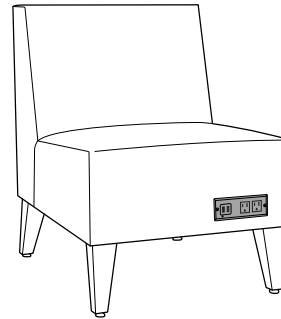

Delfini Collection

DELFX

Unit Style

WS
Wallsaver

Number of Seats

1
Single

2
Love Seat

3
Sofa

Power Grommet (Optional)

(Select color in "Power Grommet Color" section)

PG1
With Power Grommet on
Seat

Power Grommet Color

OPT#740A
White Power Grommet

OPT#740B
Black Power Grommet