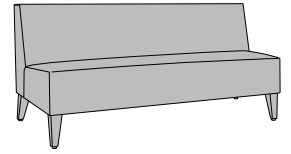

Delfini Collection

DELFX

Unit Style

WS
Wallsaver

Number of Seats

1
Single

2
Love Seat

3
Sofa

Power Grommet (Optional)

(Select color in "Power Grommet Color" section)

PG1
With Power Grommet on
Seat

Power Grommet Color

OPT#740A
White Power Grommet

OPT#740B
Black Power Grommet