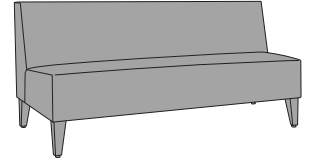

Delfini Collection

DELFX

Seat Style

1
Single

2
Love Seat

3
Sofa

Power Grommet (Optional)

(Select color in "Power Grommet Color" section)

PG1
With Power Grommet on
Seat

Power Grommet Color

OPT#740A
White Power Grommet

OPT#740B
Black Power Grommet