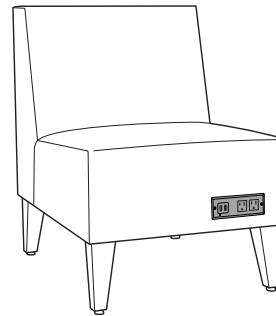

Delfini Collection

DELFX

Seat Style

1
Single

2
Love Seat

3
Sofa

Power Grommet (Optional)

(Select color in "Power Grommet Color" section)

PG1
With Power Grommet on
Seat

Power Grommet Color

OPT#740A
White Power Grommet

OPT#740B
Black Power Grommet