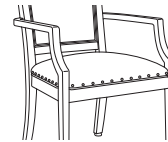

Casalino Collection

CGCXXX

Upholstery Style

1

Showframe

Arm Style

1

Traditional

Nail Head Trim

0

No Nailhead

*1

Nail Head
Seat