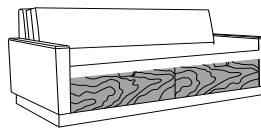

carrara sleeper sofa

Carrara Collection

CRFXXXX

Sleep Surface Size

1

72" Bed Surface

2

75" Bed Surface

3

78" Bed Surface

4

66" Bed Surface

5

69" Bed Surface

Drawer Option

A**

Without Drawers

B

With Drawers

Front Panel Style

A

Fusion

B

Upholstered