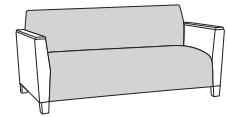

Carrara Collection

CRLXXX

Seat Style

1
Single

2
Love Seat

3
Sofa

Arm Style

A
Upholstered - No Arm Caps

B
Upholstered - With Arm Caps

***C**
With Corian®/Hanex®/Krion®
Arm Cap
(Waterfall Profile)

Base Style

5
Tapered Legs

6
Plinth Base

Finish Options

OPT#702 - Hanex® Nublado

OPT#703 - Hanex® Coldstone