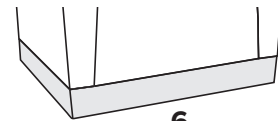

B
Upholstered - With Arm Caps

***C**
With Corian®/Hanex®/Krion®
Arm Cap
(Waterfall Profile)

Base Style

5
Tapered Legs

6
Plinth Base

Finish Options

OPT#702 - Hanex® Nublado

OPT#703 - Hanex® Coldstone