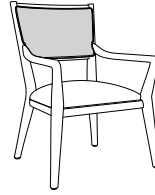

Carrara Collection

CRGXXX

Back Upholstery Style

0
Slat Back (No Upholstery)

1
Showframe

2
Fully Wrapped

Seat Upholstery Style

0
No Seat Piping

1
Seat Piping

Back Height

1
Short

***2**
Tall

Note

* Not available with Slat Back (No Upholstery)