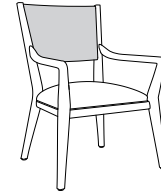

Carrara Collection

CRGXXX

Back Upholstery Style

0
Slat Back (No Upholstery)

1
Showframe

2
Fully Wrapped

Seat Upholstery Style

0
No Seat Piping

1
Seat Piping

Back Height

1
Short

***2**
Tall

Note

* Not available with Slat Back (No Upholstery)