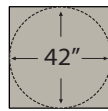

Carrara Collection

CRDTBLXXX

Table Top Style

**A**  
Square

**B**  
Round

Table Top Size

**1**  
42"

**2**  
48"

Overall Height

**S**  
Standard Height  
( 29.75" )

**W**  
Wheelchair Height  
( 31.75" )

Note

Edgebanding 3/8" (10mm) / BU (Bullnose)