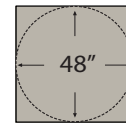

Carrara Collection

CRDTBLXXX

Table Top Style

**A**  
Square

**B**  
Round

Table Top Size

**1**  
42"

**2**  
48"

Overall Height

**S**  
Standard Height  
( 29.75" )

**W**  
Wheelchair Height  
( 31.75" )

Note

Edgebanding 3/8" (10mm) / BU (Bullnose)