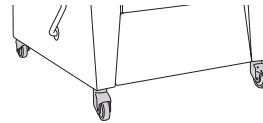

### Arm Cap

**SL**

With Kwalu Arm Caps

**\*SS**

With Kwalu Corian®/Hanex®/Krion®  
Arm Cap  
(Waterfall Profile)

### Legs

**5**

Casters  
(Front Non-Locking;  
Back Locking)