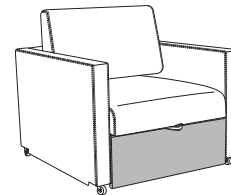

carrara pull-out sleepover

Carrara Collection

CRPOXXX

Number of Seats

1
Single Bed

2
Double Bed

3
Triple Bed

Arm Cap Option

A
No Arm Cap

B
With Kwalu Arm Cap

***C**
With Corian®/Hanex®/Krion®
Arm Cap
(Waterfall Profile)

Seat Rail Style

A
Fusion

B
Upholstered

Finish Options

OPT#702 - Hanex® Nublado