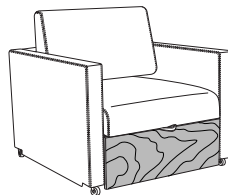

carrara pull-out sleepover

Carrara Collection

CRPOXXX

Number of Seats

1
Single Bed

2
Double Bed

3
Triple Bed

Arm Cap Option

A
No Arm Cap

B
With Kwalu Arm Cap

***C**
With Corian®/Hanex®/Krion®
Arm Cap
(Waterfall Profile)

Seat Rail Style

A
Fusion

B
Upholstered

Finish Options

OPT#702 - Hanex® Nublado

OPT#703 - Hanex® Coldstone

OPT#705 - Corian® Linen

OPT#706 - Hanex® Romano

OPT#708 - Hanex® Marelinho

OPT#710 - Krion® Asteroid White

OPT#711 - Krion® Snow White

Note

* Arm Height will be ¼" shorter due to material thickness.