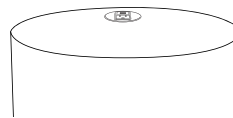

*G1
With Power Module
on Top

Finish Options

OPT#702 - Hanex® Nublado

OPT#703 - Hanex® Coldstone

OPT#705 - Corian® Linen

OPT#706 - Hanex® Romano

OPT#707 - Hanex® Mont Blanc

OPT#708 - Hanex® Marelinho

OPT#710 - Krion® Asteroid White

Power Module
Color