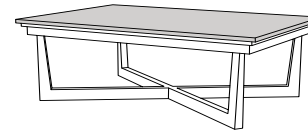

2
Square/Rectangular

Top Finish

Finish Options

Note

*End Table available in Round and Square Style.

**Coffee Table available in Round and Rectangular Style.

Round Coffee Table is W 38" x D 38" x H 18".

***Available only for End Tables.